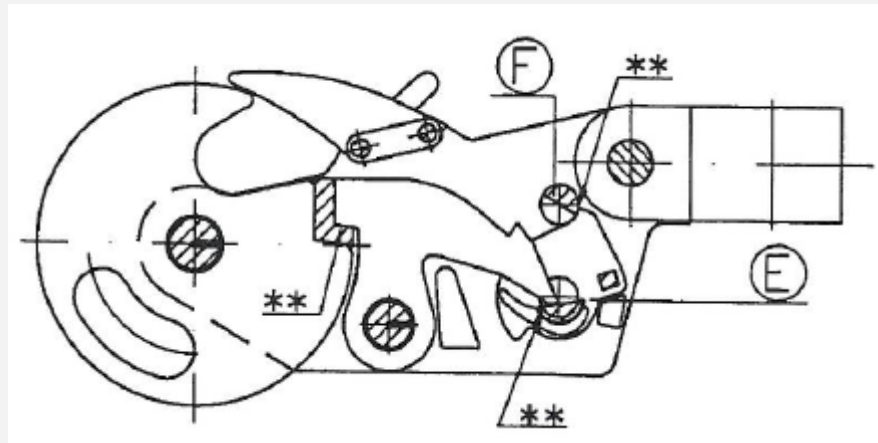

T/B STEIN ELIAS

Liten Slepebåt**Fakta**

- Built by Trønderverft A/S 1993
- Length overall 8,75 m
- Width 3,50 m
- Weight 20 ton
- Engine Volvo Penta
- Bolard pull 4 tons
- Towing Hook, 7T S.W.L

T/B STEIN ELIAS

Liten Slepebåt