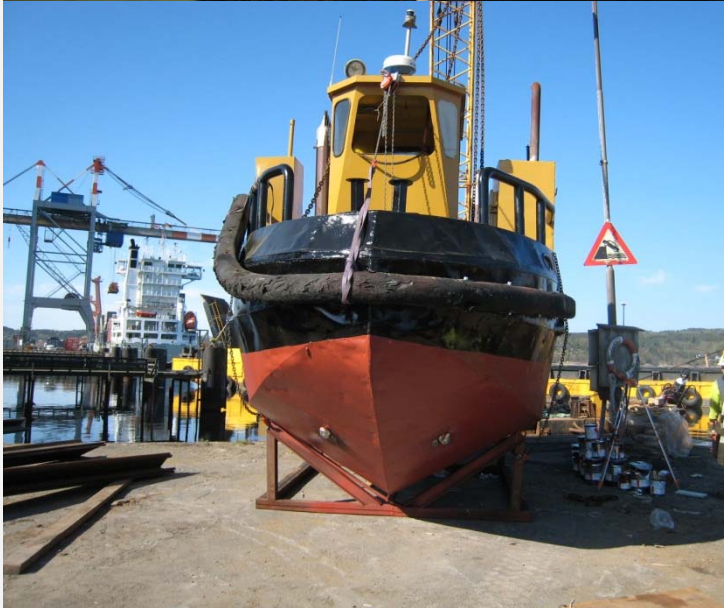

T/B STEIN ELIAS

Liten Slepebåt**Fakta**

- Built by Trønderverft A/S 1993
- Length overall 8,75 m
- Width 3,50 m
- Weight 20 ton
- Engine Volvo Penta
- Bolard pull 4 tons
- Towing Hook, 7T S.W.L

T/B STEIN ELIAS

Liten Slepebåt