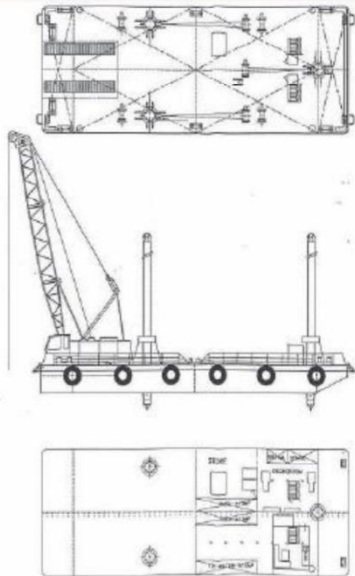

GRABBSTEIN

MAIN DATA

BUILT BY	NEPTUN MARINE SERVICE B.V, HOLLAND
BUILT YEAR	1997
CLASS	BUREAU VERITAS I 3/3(-) PONTOON/ NP DEEP SEA

LENGTH OVERALL	30,00m
BREADTH MOULDED	11,20m
DEPTH TO UPPER DECK	2,50m
DEPTH TO DREDGER DECK	1,50m
DRAFT MAX	1,254m
GROSS TONNAGE	201
NET TONNAGE	60

EQUIPED WITH

HYDRAULIC LIFTING CRANE	SENNEBOGEN 6100HD
LIFTING CAPACITY	100 ton/4,0m
STONE GRAB	7,7 ton/2,5m
ROUNDNOSE HEAVY-DUTY	8,2 ton/3,0m ³

JOHS.J.SYLTERNas